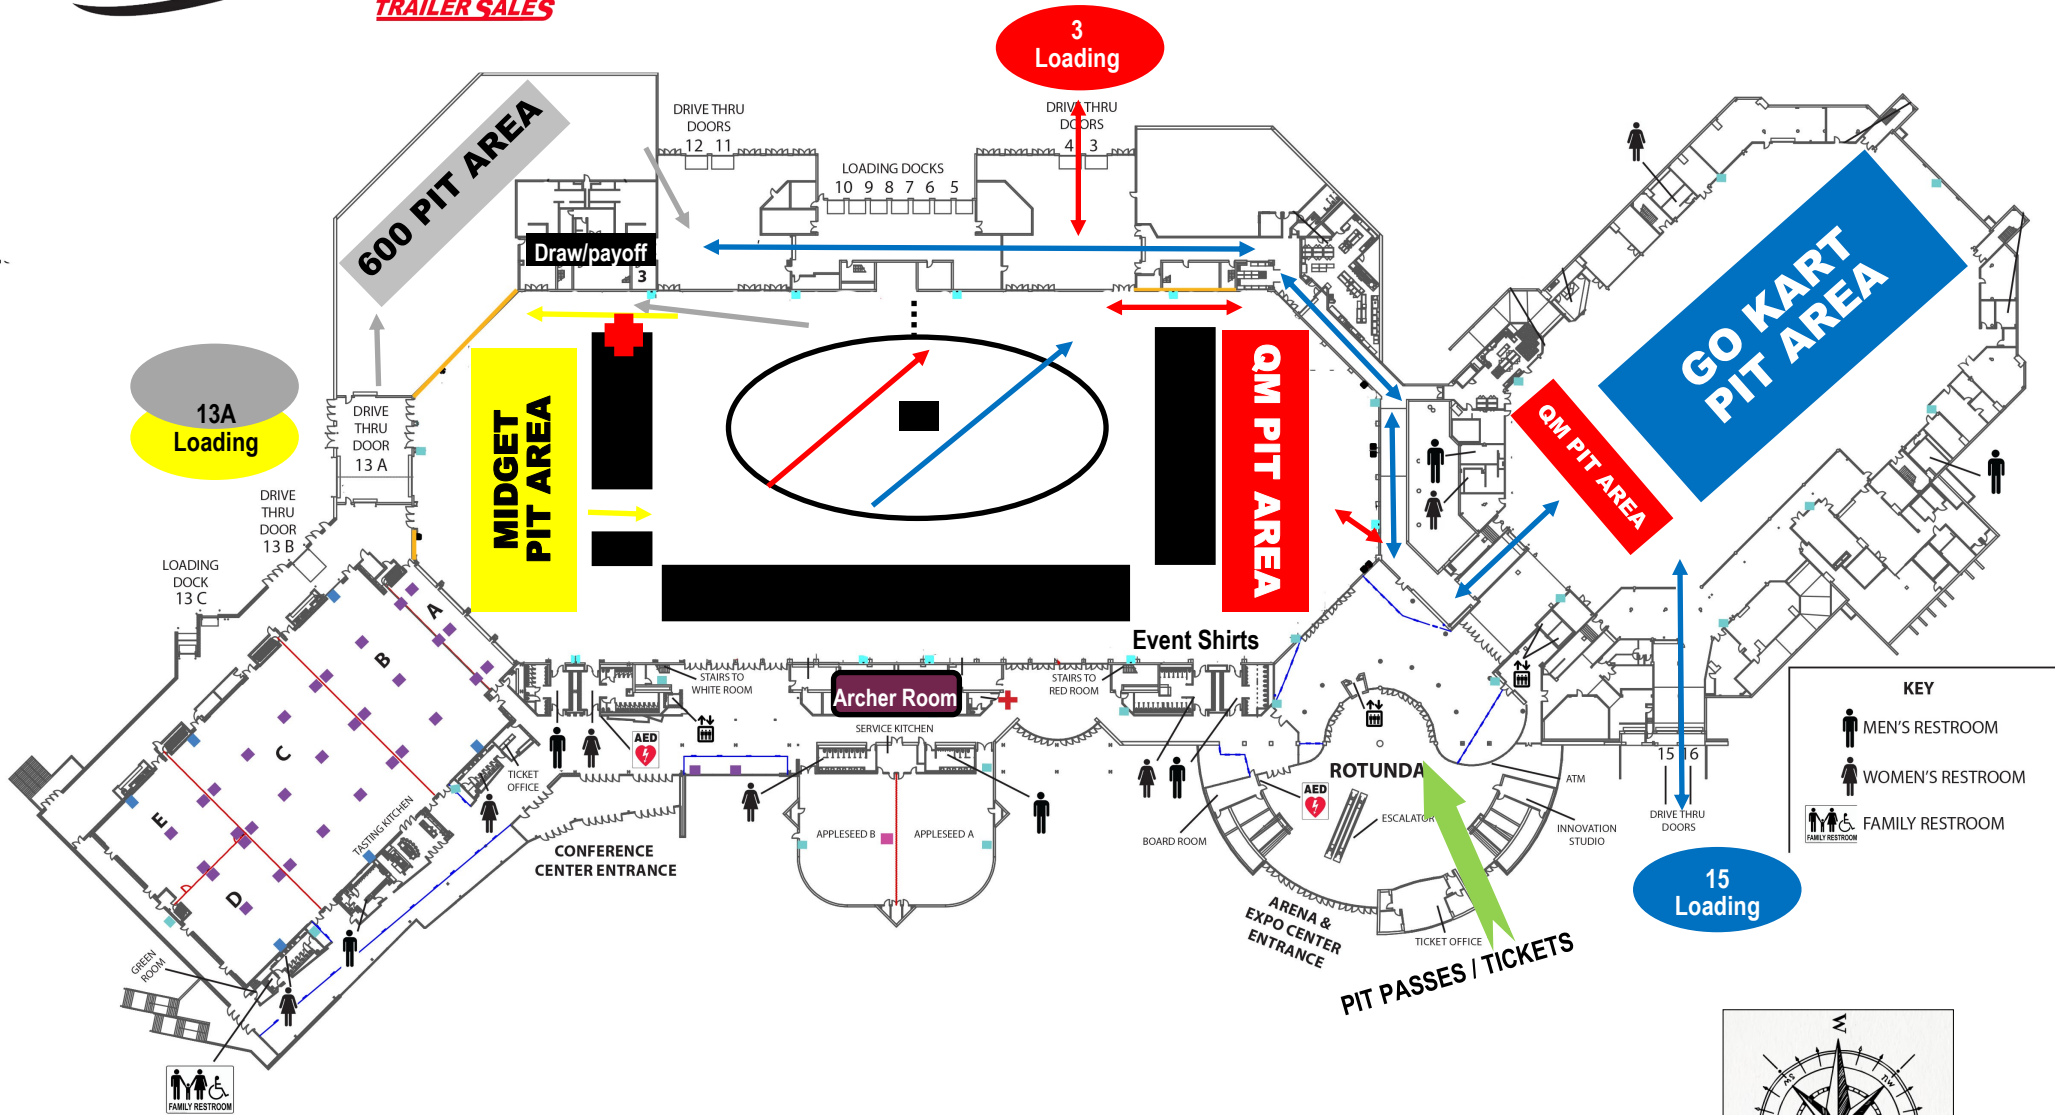

# Pit Area & Traffic Flow Map

This map is color coded by division, please note each division's loading area. The arrows indicate the traffic flow which will allow for efficiency and ease for entering and exiting the race track. Please familiarize yourself with all of the key areas and directions. Remember, all fuel must be stored outdoors and all refueling must be done outdoors, as well. On race days, not outside food or drink may be carried in.

ALLEN COUNTY WAR  
**MEMORIAL COLISEUM**

4000 Parnell Avenue • Fort Wayne, IN 46805-1498 • 260.482.9502